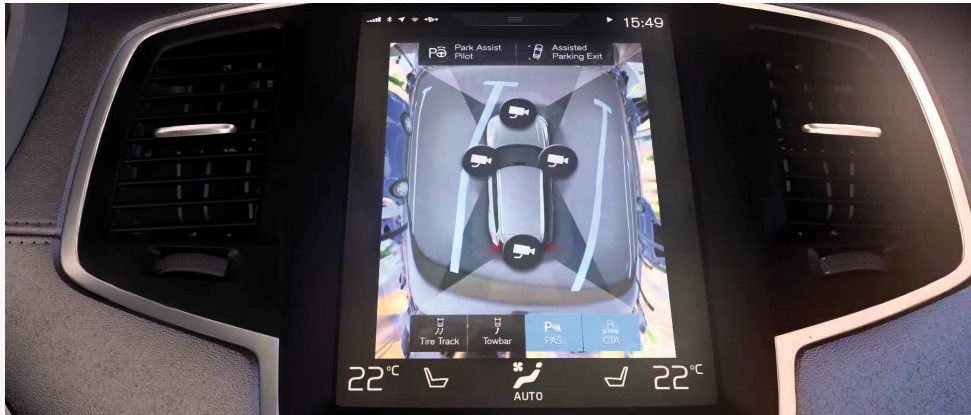

PARKING ASSISTANCE, CAMERA, REAR CONTROL MODULE HOLDER

Increase your rear field of view when parking. Thanks to a camera installed in the boot lid, it is now possible to have "eyes in the back of your head" when parallel parking.

The camera, which is almost invisible in the boot lid, sends the image digitally to a control module in the load compartment. The screen shows the car's bumper and a large display of the area behind the car. Advanced image processing is carried out so that the image is as realistic as possible. Lines on the screen show how the car will turn depending on the steering angle. Dotted lines show the car's exterior dimensions.

The camera can zoom-in close to the car. The towbar is then visible on the screen and the system assists when reversing with a trailer.

The system is activated when reverse gear is engaged and is deactivated by disengaging reverse gear.

ART. NO: 31373636

RP BD: 288.000