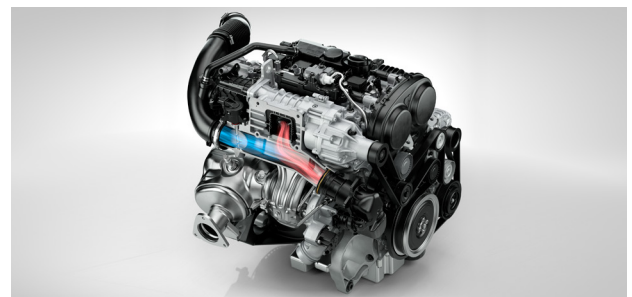

ENJOYING MORE ... USING LESS

Our powerful T5 & T6 Engines deliver amazing performance without compromising on fuel efficiency and emissions. With a super charged and turbo-charged 2.0L petrol powertrain, these engines deliver an astonishing 320 horsepower, with a jaw-dropping amount of torque.