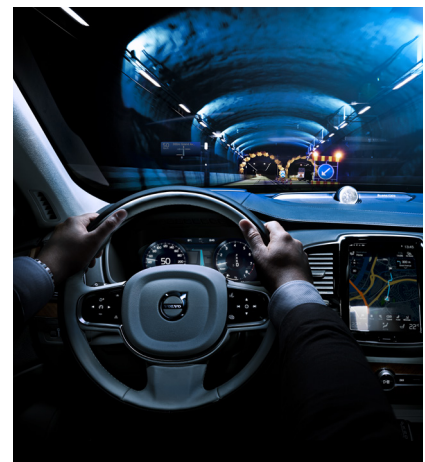

SENSUS – THE INTUITIVE WAY TO INTERACT WITH YOUR CAR

We aimed for the all-new Volvo XC90 to be as natural, intuitive and human to interact with as possible. Volvo Sensus is our unique way of enabling you to communicate instinctively with your car and to connect to the digital world. As an impressively advanced car, the XC90 has a wealth of features and functions which would have been unthinkable just a short time ago.

That’s why it’s all the more important that you should be able to access whichever support, information or entertainment function you need almost instinctively. We think you’ll find that Sensus lives up to this task. And because we love good design, it’s also beautiful to look at and enjoyable to use.