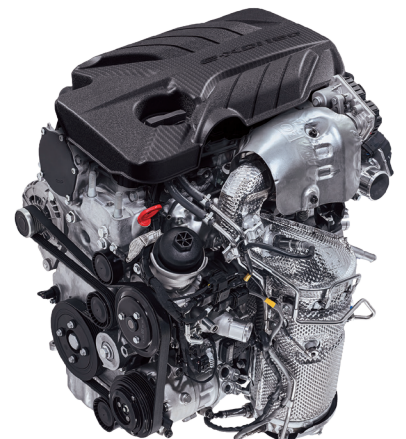

Just about everything will fit inside because the all-new Korando leads its segment with highest-in-class luggage space.

1.5 GDI-Turbo engine

Max Power | Max Torque
160_{hp} | **280**_{Nm}

Improved low-speed torque performance and superior start / overtaking acceleration for a more exciting driving experience.